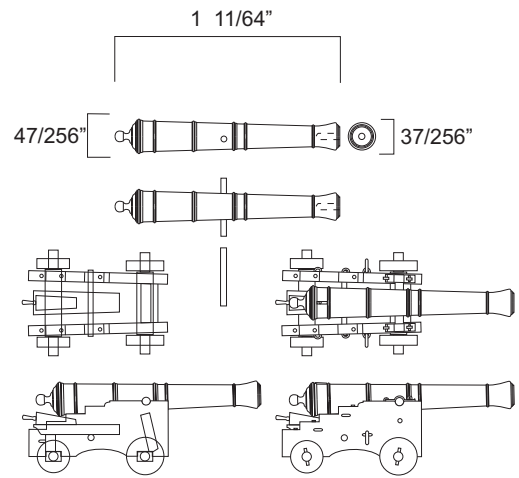

Long guns for Syren Ship Model Company

Copyright 2013 Chuck Passaro

Twelve Pounder

Six Pounder

Scale $\frac{3}{16}$ " = 1'