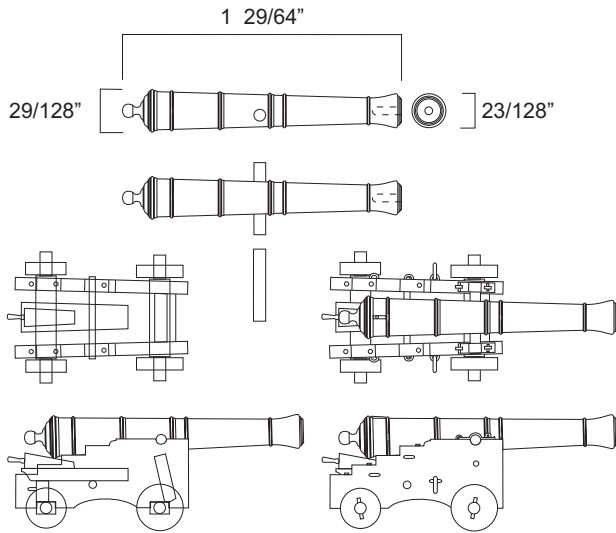

Long guns for Syren Ship Model Company

Copyright 2013 Chuck Passaro

Twelve Pounder

Six Pounder

Scale $\frac{3}{16}$ " = 1'