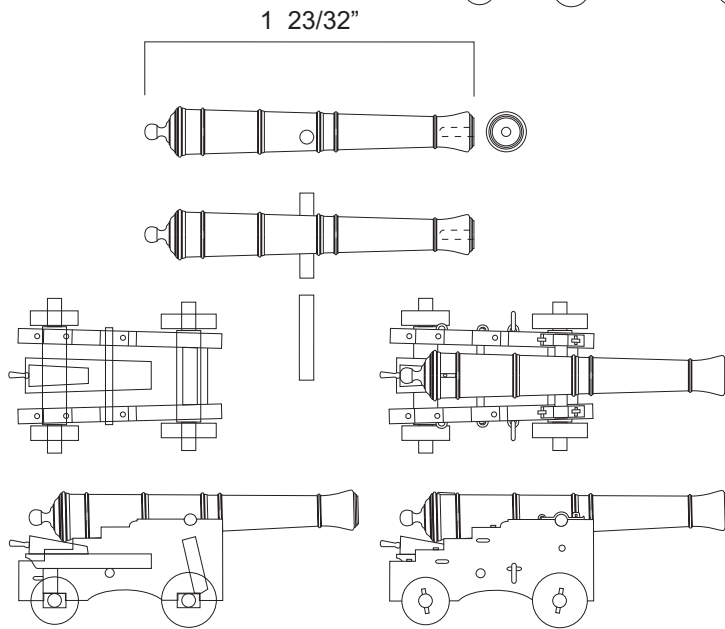

Long guns for Syren Ship Model Company

Copyright 2013 Chuck Passaro

Twelve Pounder

Six Pounder

Scale $\frac{3}{16}$ " = 1'